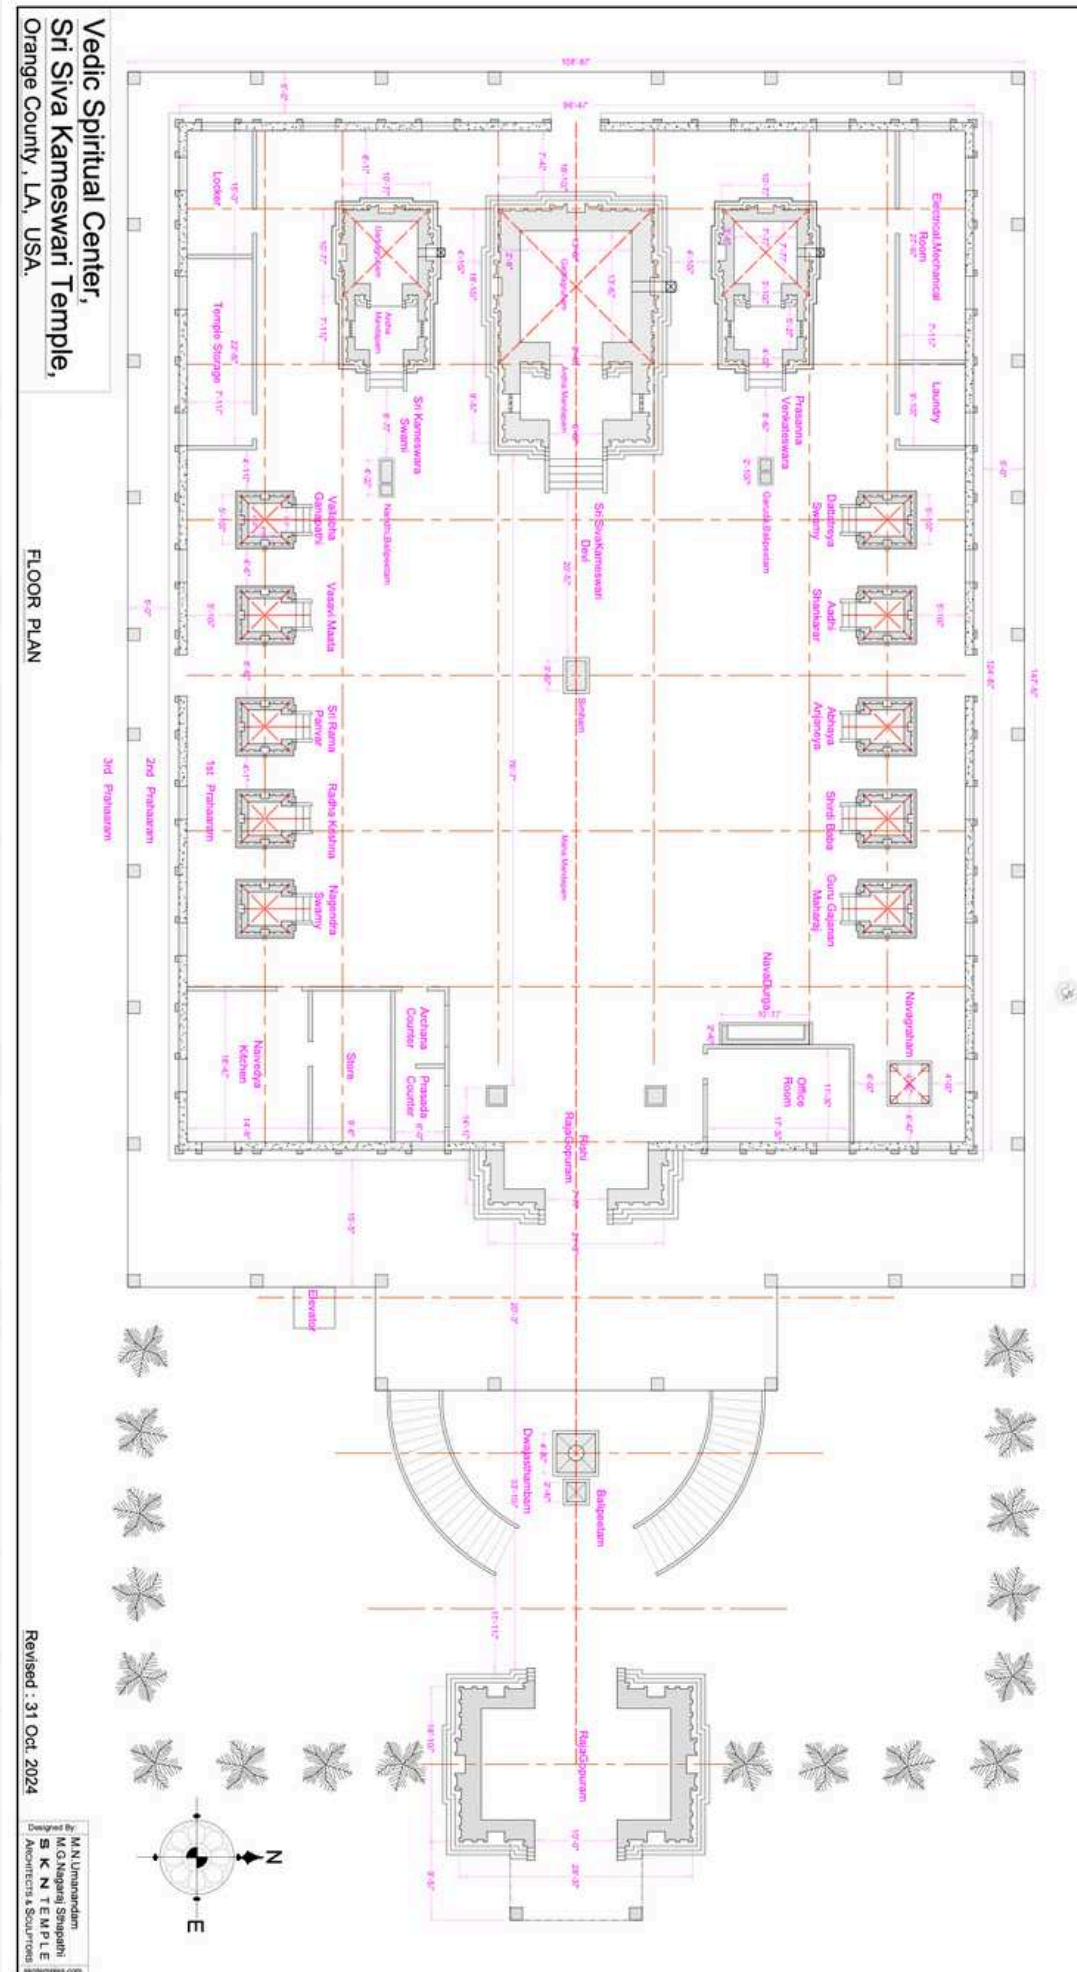

Upcoming New Temple Plan

Floor Plan